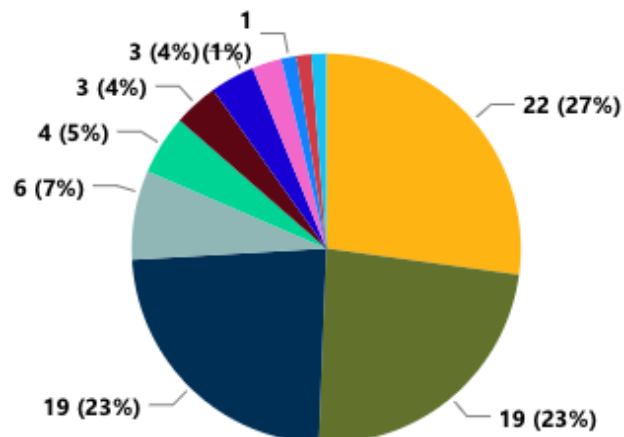

Student Count by Doctoral Award Year and Employer Type

Count of Students by Position Type

Position Type

- No Response
- Engineer/Manufactu...
- Postdoctoral researc...
- Research Scientist
- Professor or faculty ...
- Analyst
- Data Scientist
- Technical Staff
- Academic Administr...
- Manager/Director
- Owner/President/En...