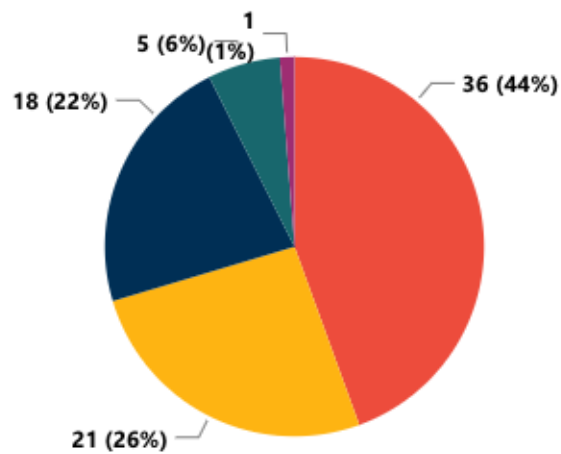

Graduate Division: Mechanical Engineering Alumni Employment Data

Count of Students by Employer Type

Employer Type

- Business/Industry
- No Response
- University
- Univ. affiliated resear...
- Nati. Lab

Count of Students by Position Type